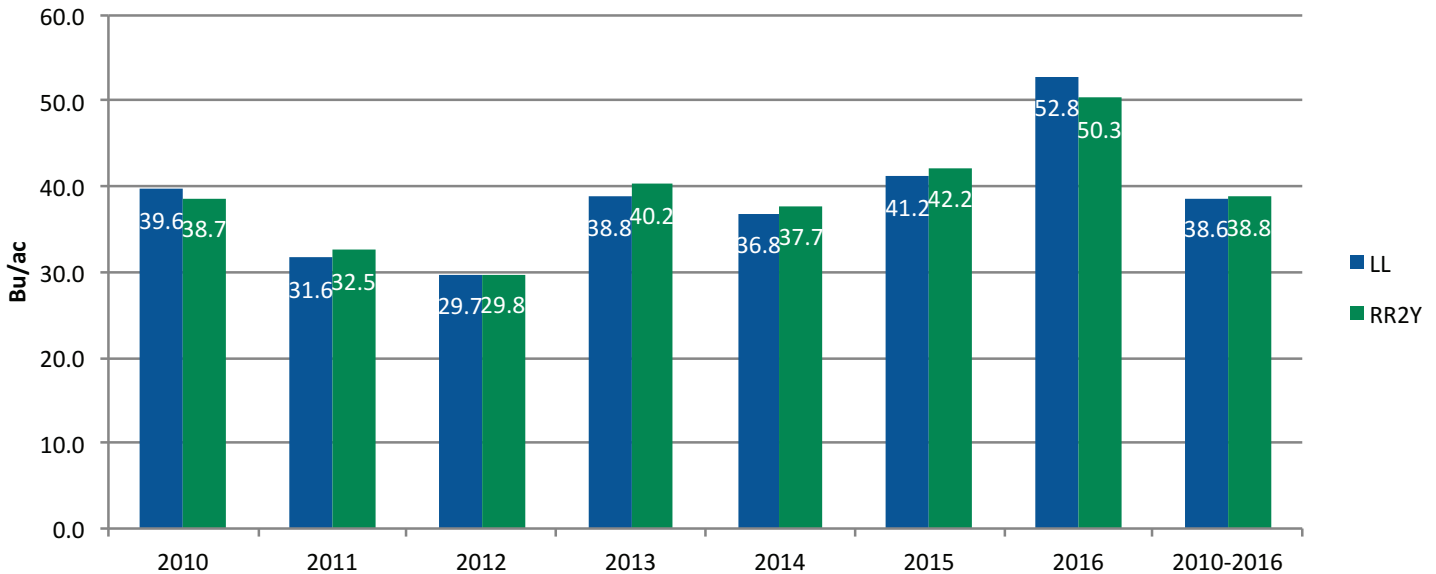

## LIBERTYLINK VS RR2Y YIELD COMPARISONS

Data Source: Peterson Farms Seed

2010: 0.3 – 1.4 maturity, 3 reps/loc, 10 entries (5 LL, 5 RR2Y): Mayville, Valley City, Verona, Harwood Light, Wyndmere

2011: 0.3 – 1.4 maturity, 3 reps/loc, 14 entries (6 LL, 8 RR2Y): Mayville, Valley City, Perley, Harwood Light