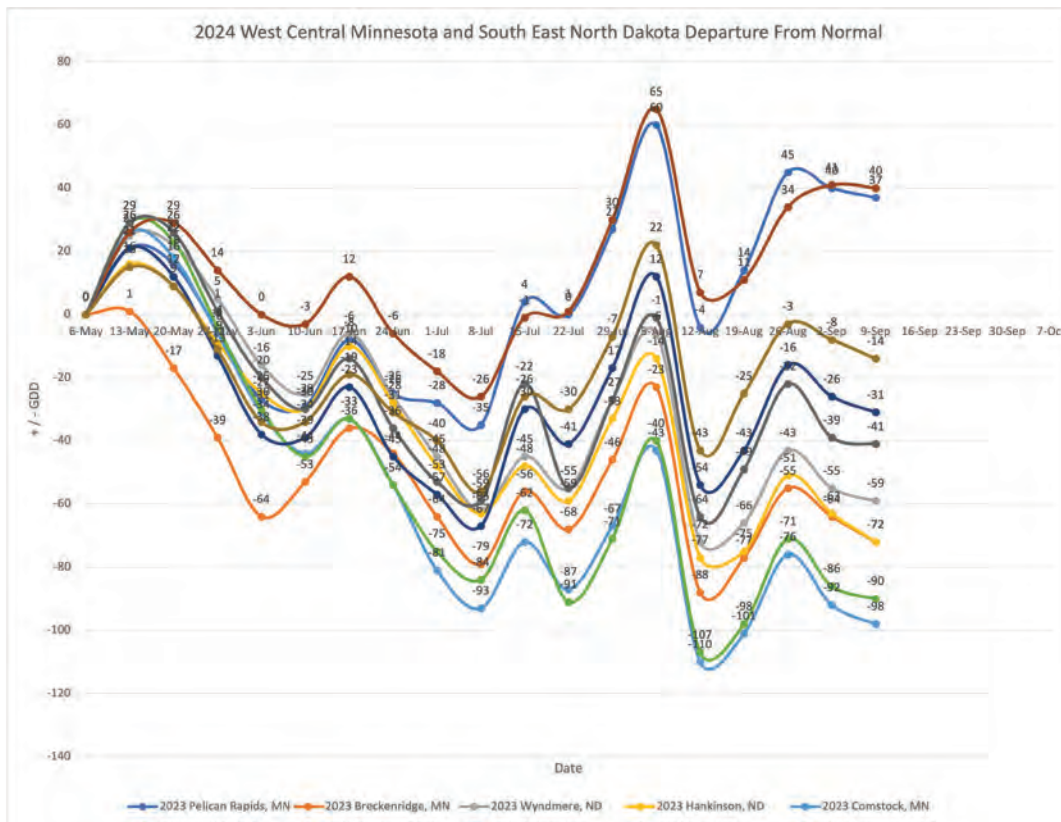

WEEK OF SEPT. 9, 2024

MIKE SORBY WEST CENTRAL MN

WEEKLY NOTES

- The rapid spread of glyphosate-resistant waterhemp across our region has become a big problem. Check out [this blog](#) post for tips on how to avoid letting post-harvest fields become a long-term seed bank.

MIKE SORBY

701-238-3914
MIKES@PETERSONFARMSSEED.COM

GDUS