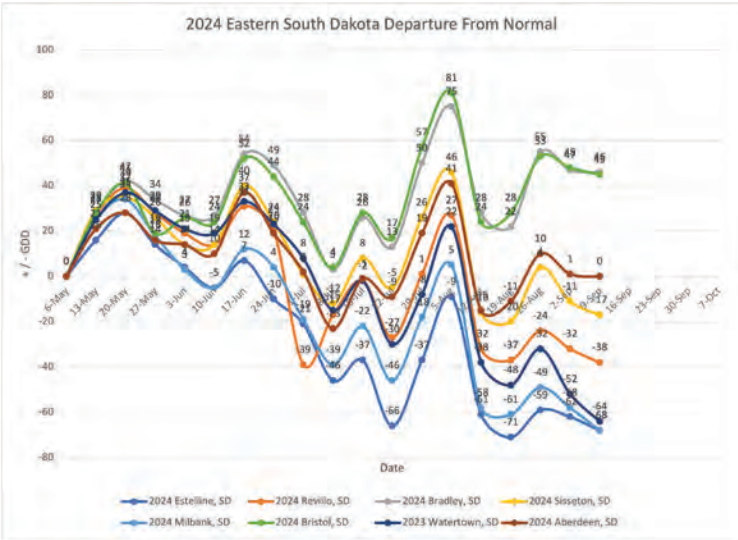

1. ## WEEKLY NOTES
2. The milk line is moving further down as we are out walking fields.
   - Some growers started chopping silage. This will continue the next couple of weeks.
   - Soybeans are turning more and more. We're looking forward to the nice hot temps this week.

CODY OLSON

605-929-5688

CODYO@PETERSONFARMSSEED.COM

GDU's