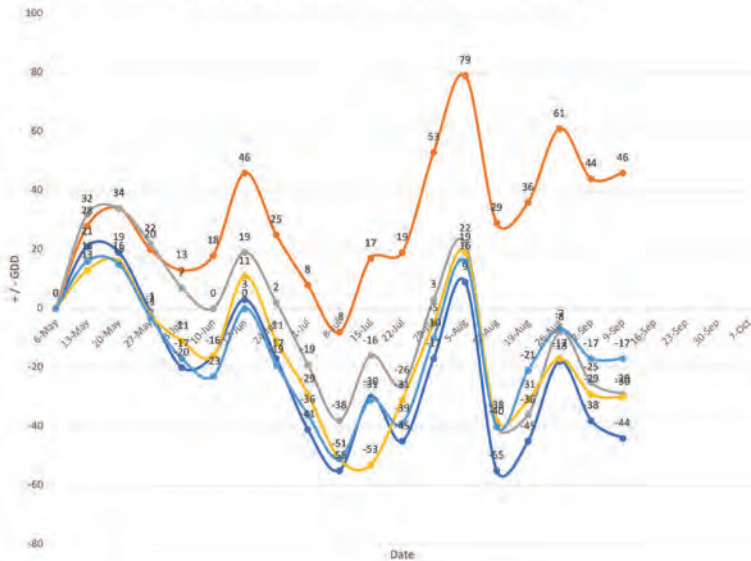

GDUs

2024 South East North Dakota Departure From Normal