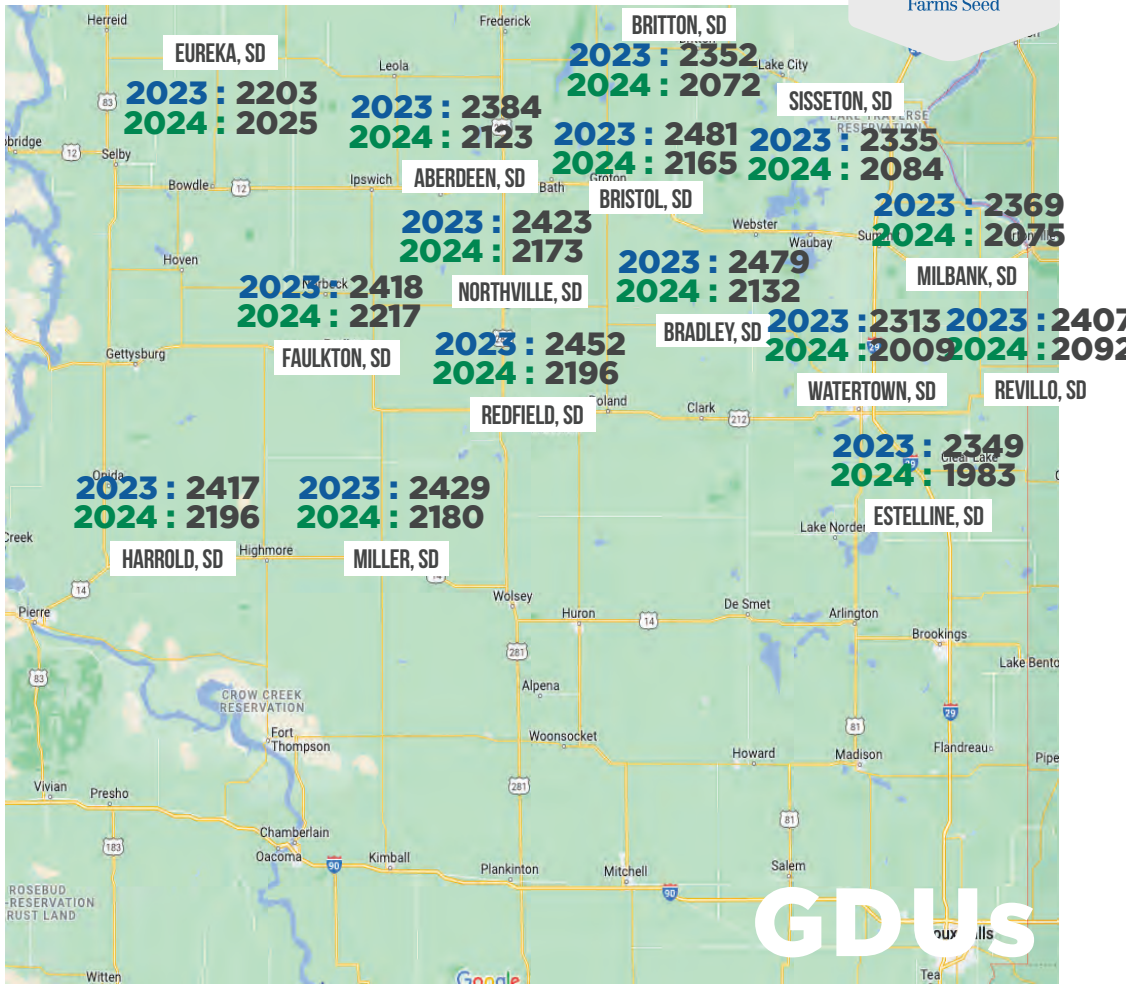

CLICK ON AN AREA OF THE MAP TO SEE GDU INFO FOR THE WEEK OF SEPT. 9, 2024

- ## WEEKLY NOTES
- The milk line is moving further down as we are out walking fields.
 - Some growers started chopping silage. This will continue the next couple of weeks.
 - Soybeans are turning more and more. We're looking forward to the nice hot temps this week.

CODY OLSON

605-929-5688

CODYO@PETERSONFARMSSEED.COM

GDU's

WEEK OF SEPT. 9, 2024

JADE ALBRECHT SOUTHEAST ND

WEEKLY NOTES

- The last week of warmer weather really changed things.
- Plenty of soybeans are starting to turn.
- Some corn is at half milk line.

JADE ALBRECHT

701-893-8170
JADE@PETERSONFARMSSEED.COM

GDUs

2024 South East North Dakota Departure From Normal

2024 South East North Dakota Departure From Normal

WEEK OF SEPT. 9, 2024

KAYLA VOELLER

NORTHEAST ND
NORTHWEST MN

GDUs

2024 Northwest Minnesota Departure From Normal

2024 North East North Dakota Departure From Normal

WEEK OF SEPT. 9, 2024

MIKE SORBY WEST CENTRAL MN

WEEKLY NOTES

- The rapid spread of glyphosate-resistant waterhemp across our region has become a big problem. Check out [this blog](#) post for tips on how to avoid letting post-harvest fields become a long-term seed bank.