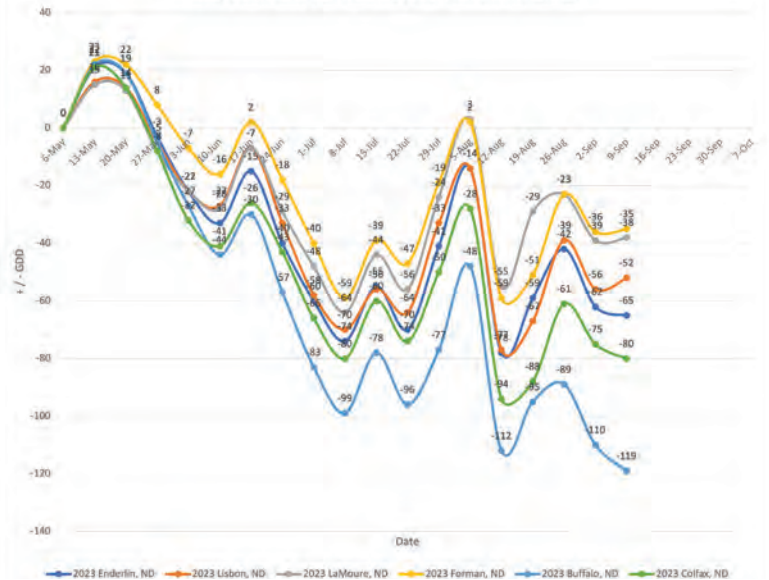

JADE ALBRECHT

701-893-8170
JADE@PETERSONFARMSSEED.COM

GDUs

2024 South East North Dakota Departure From Normal

2024 South East North Dakota Departure From Normal

WEEK OF SEPT. 9, 2024

KAYLA VOELLER

NORTHEAST ND
NORTHWEST MN