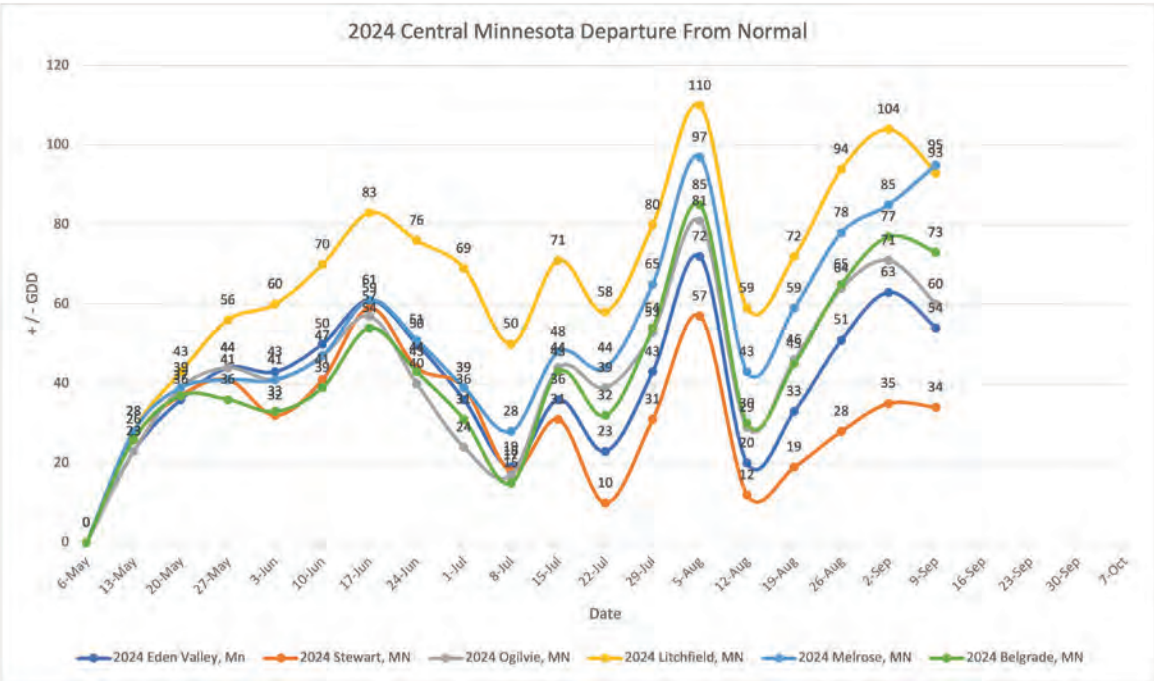

WEEK OF SEPT. 9, 2024

TRAVIS WINTER EAST CENTRAL MN

1. ### WEEKLY NOTES
2. Corn is progressing nicely thanks to a very much welcomed blast of heat. Corn chopping has begun.
   - We're starting to see a lot of corn diseases popping up.
   - Beans are starting to turn. Some are still green but it won't take long. Combines could be rolling in the next couple of weeks.

TRAVIS WINTER

320-290-4096
TRAVIS@PETERSONFARMSSEED.COM

GDU's