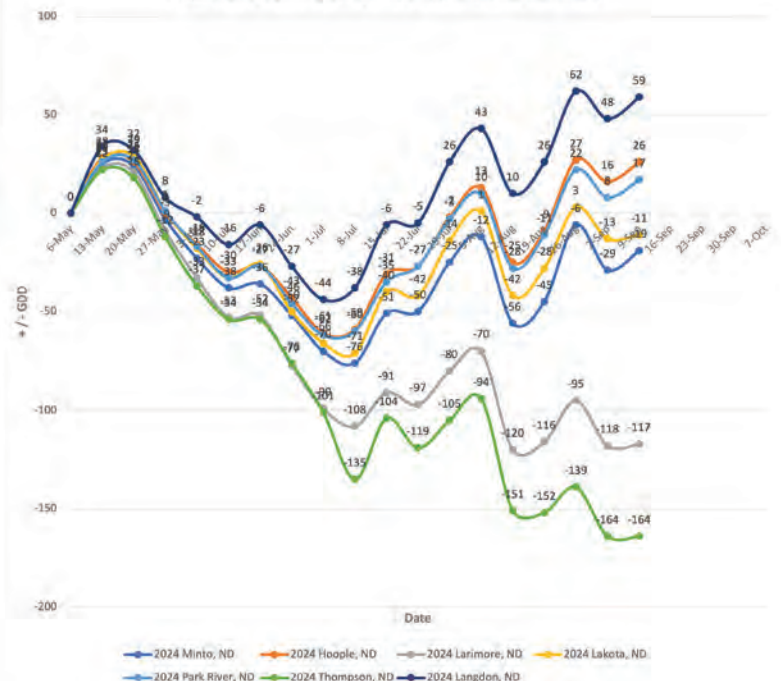

WEEKLY NOTES

- The beans have really started to change! It will roll fast from here.
- Corn is starting to dent and this week will be just what the doctor ordered!

KAYLA VOELLER

701-430-6820

KAYLA@PETERSONFARMSSEED.COM

GDUs

2024 Northwest Minnesota Departure From Normal

2024 North East North Dakota Departure From Normal

WEEK OF SEPT. 9, 2024

MIKE SORBY WEST CENTRAL MN

WEEKLY NOTES

- The rapid spread of glyphosate-resistant waterhemp across our region has become a big problem. Check out [this blog](#) post for tips on how to avoid letting post-harvest fields become a long-term seed bank.