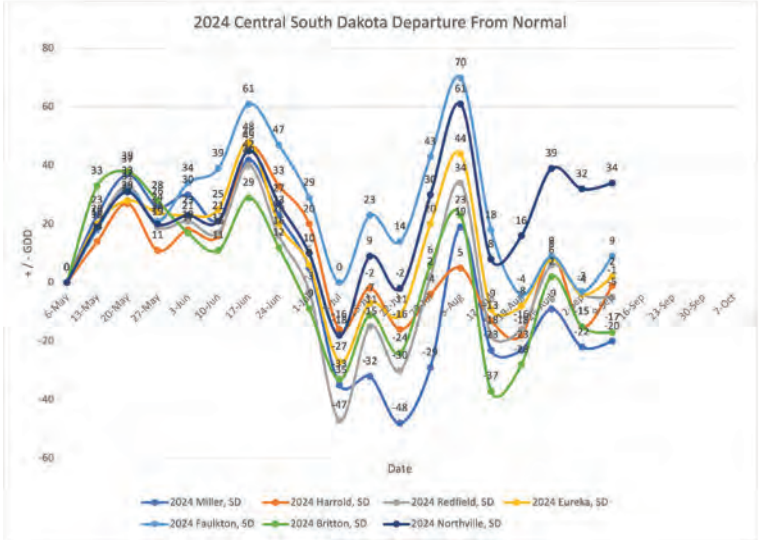

1. ## WEEKLY NOTES
2. The milk line is moving further down as we are out walking fields.
   - Some growers started chopping silage. This will continue the next couple of weeks.
   - Soybeans are turning more and more. We're looking forward to the nice hot temps this week.

CODY OLSON

605-929-5688

CODYO@PETERSONFARMSSEED.COM

GDU's