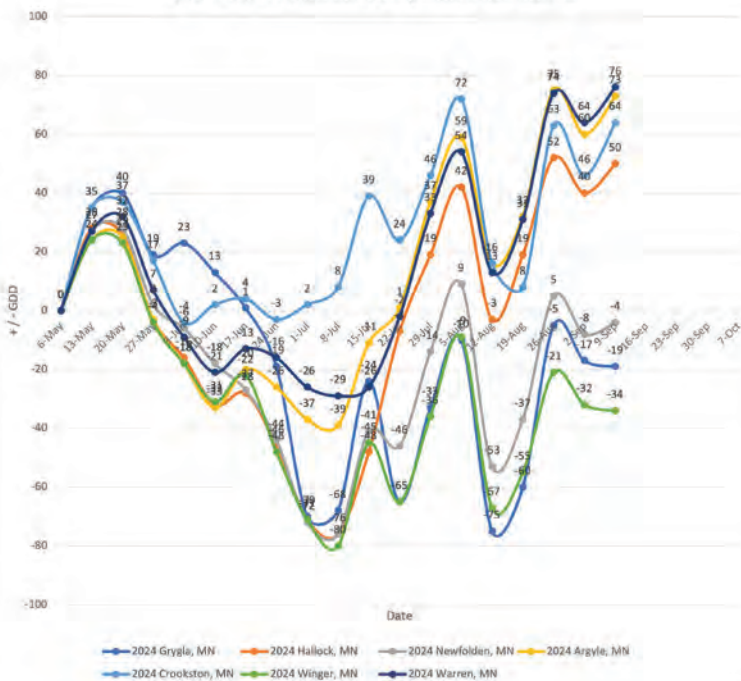

WEEKLY NOTES

- The beans have really started to change! It will roll fast from here.
- Corn is starting to dent and this week will be just what the doctor ordered!

KAYLA VOELLER

701-430-6820

KAYLA@PETERSONFARMSSEED.COM

GDUs

2024 Northwest Minnesota Departure From Normal

2024 North East North Dakota Departure From Normal

WEEK OF SEPT. 9, 2024

MIKE SORBY WEST CENTRAL MN

WEEKLY NOTES

- The rapid spread of glyphosate-resistant waterhemp across our region has become a big problem. Check out [this blog](#) post for tips on how to avoid letting post-harvest fields become a long-term seed bank.