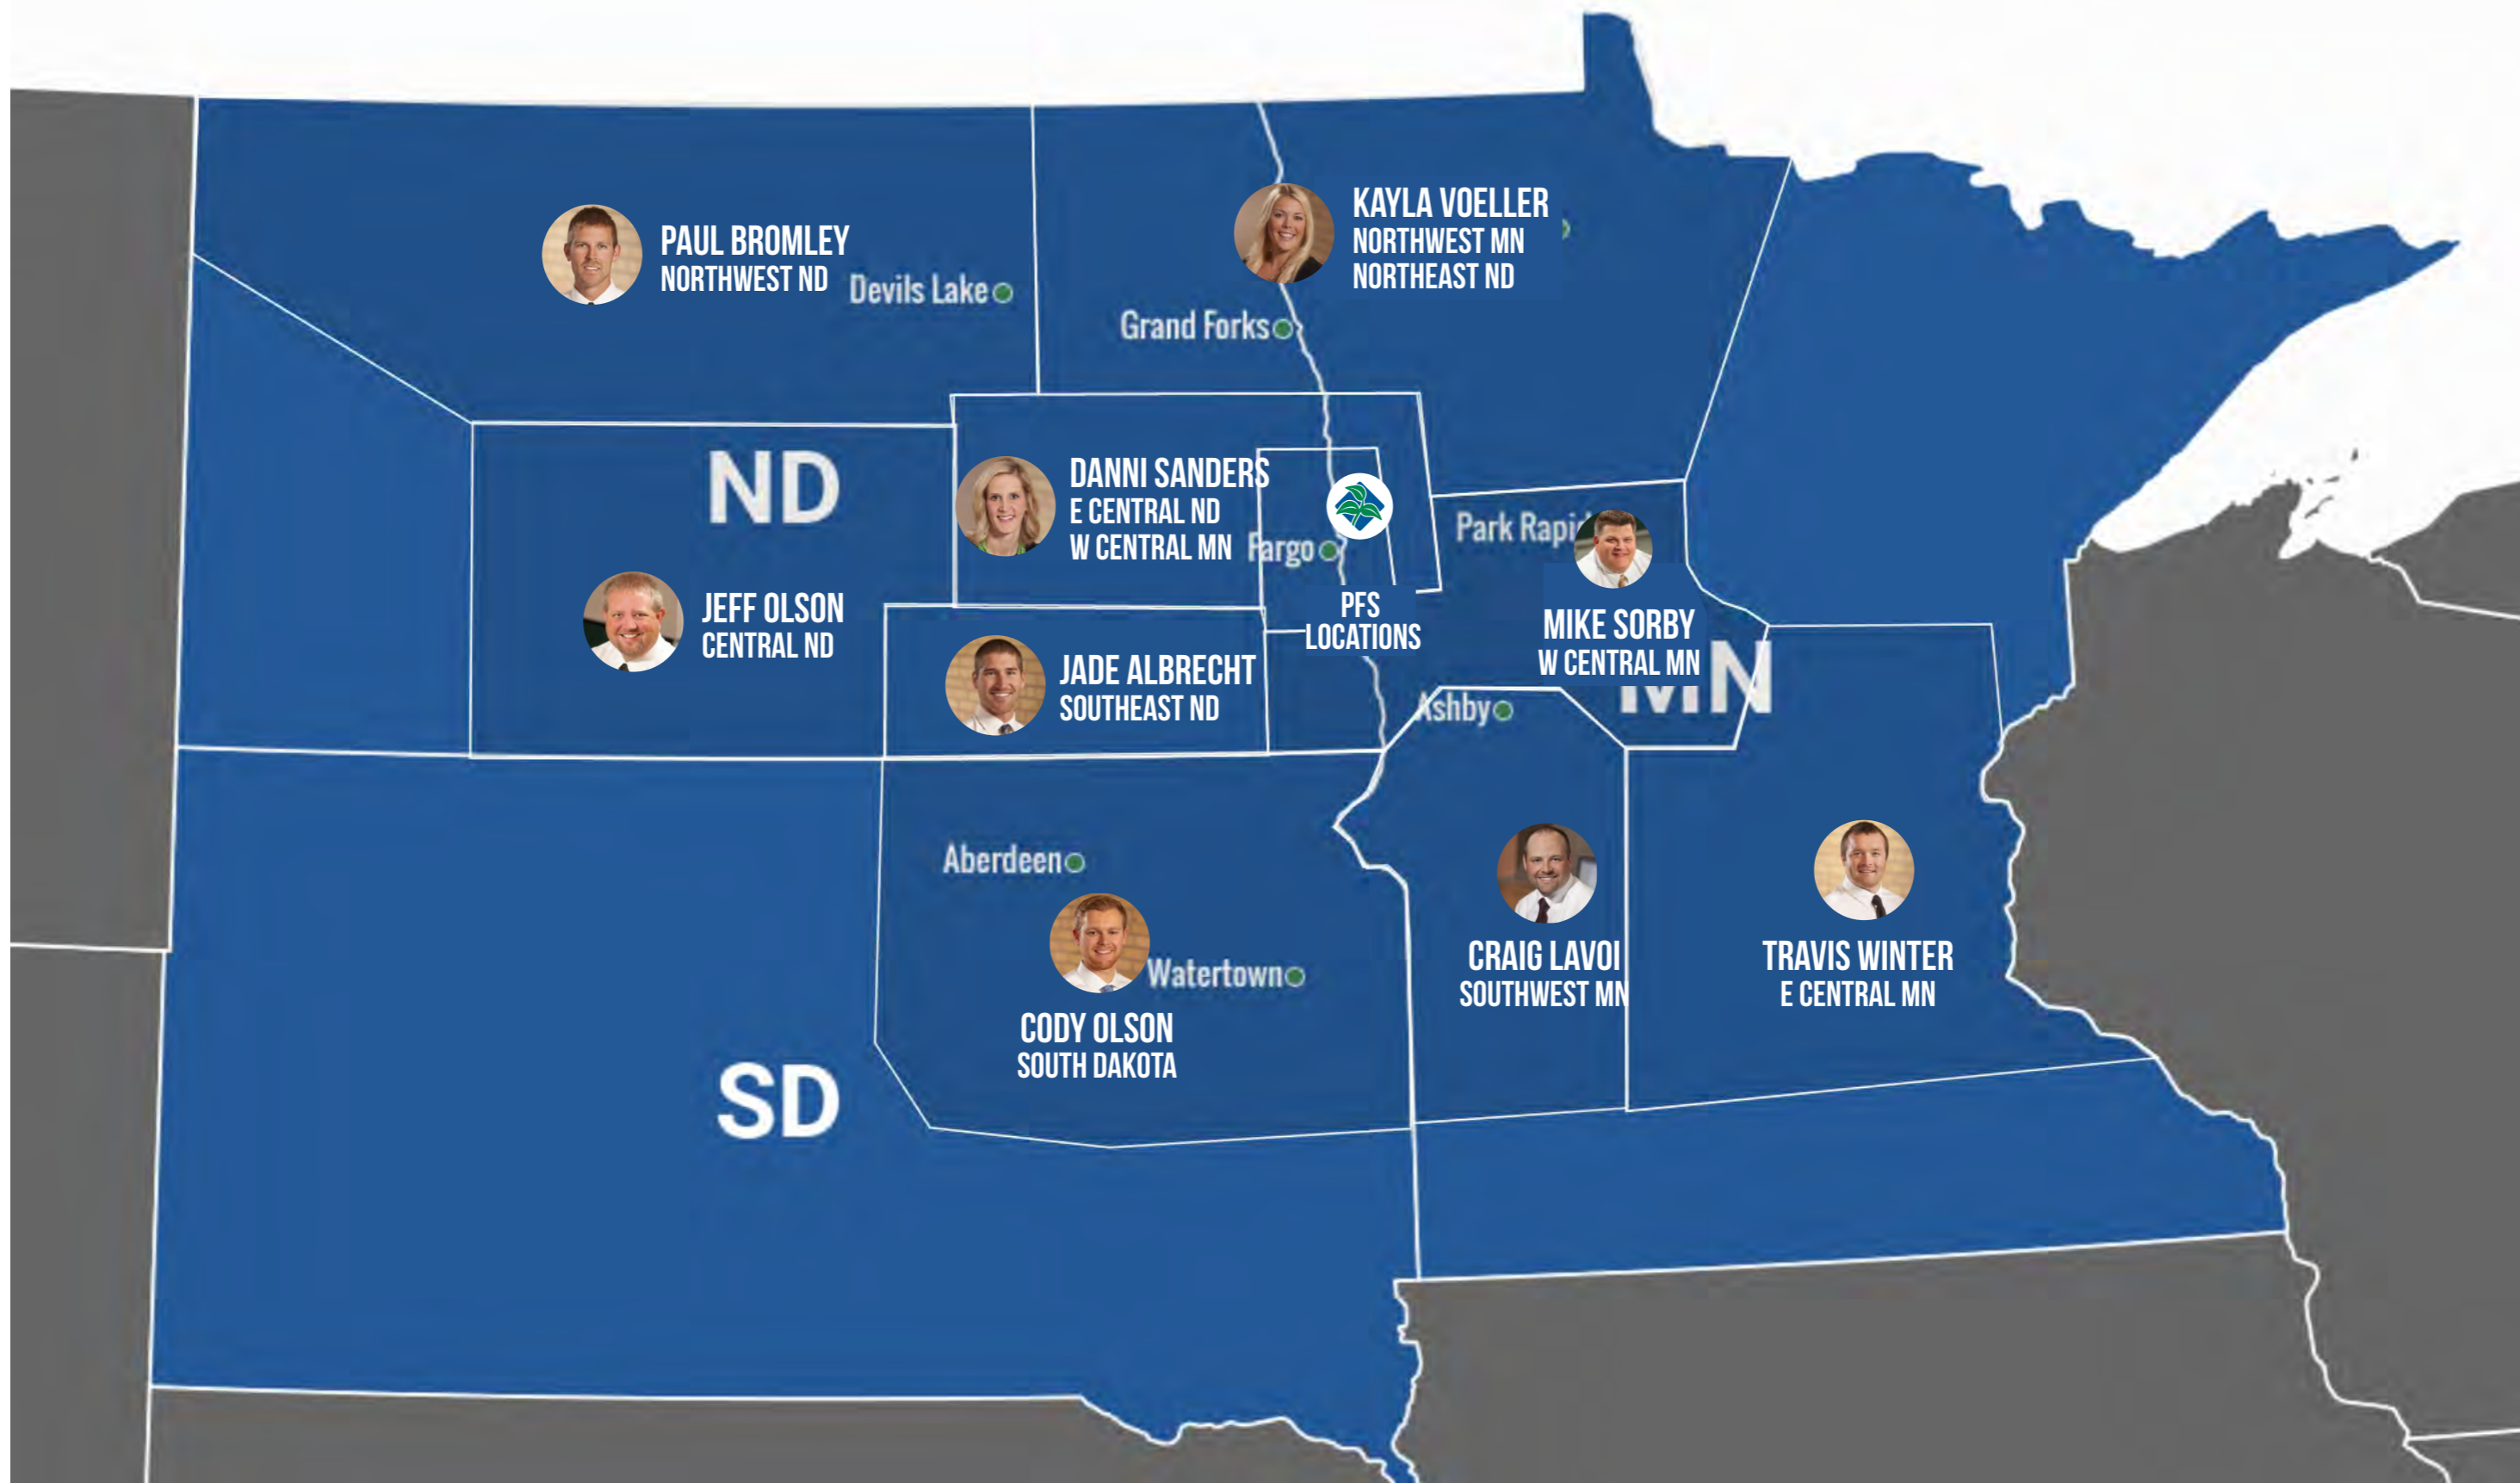

CLICK ON AN AREA OF THE MAP TO SEE GDU INFO FOR THE WEEK OF SEPT. 9, 2024

- ## WEEKLY NOTES
- The milk line is moving further down as we are out walking fields.
 - Some growers started chopping silage. This will continue the next couple of weeks.
 - Soybeans are turning more and more. We're looking forward to the nice hot temps this week.

CODY OLSON

605-929-5688

CODYO@PETERSONFARMSSEED.COM

GDU's

WEEK OF SEPT. 9, 2024

JADE ALBRECHT SOUTHEAST ND

WEEKLY NOTES

- The last week of warmer weather really changed things.
- Plenty of soybeans are starting to turn.
- Some corn is at half milk line.

JADE ALBRECHT

701-893-8170
JADE@PETERSONFARMSSEED.COM

GDUs

2024 South East North Dakota Departure From Normal

2024 South East North Dakota Departure From Normal

WEEK OF SEPT. 9, 2024

KAYLA VOELLER

NORTHEAST ND
NORTHWEST MN

GDUs

2024 Northwest Minnesota Departure From Normal

2024 North East North Dakota Departure From Normal

WEEK OF SEPT. 9, 2024

MIKE SORBY WEST CENTRAL MN

WEEKLY NOTES

- The rapid spread of glyphosate-resistant waterhemp across our region has become a big problem. Check out [this blog](#) post for tips on how to avoid letting post-harvest fields become a long-term seed bank.